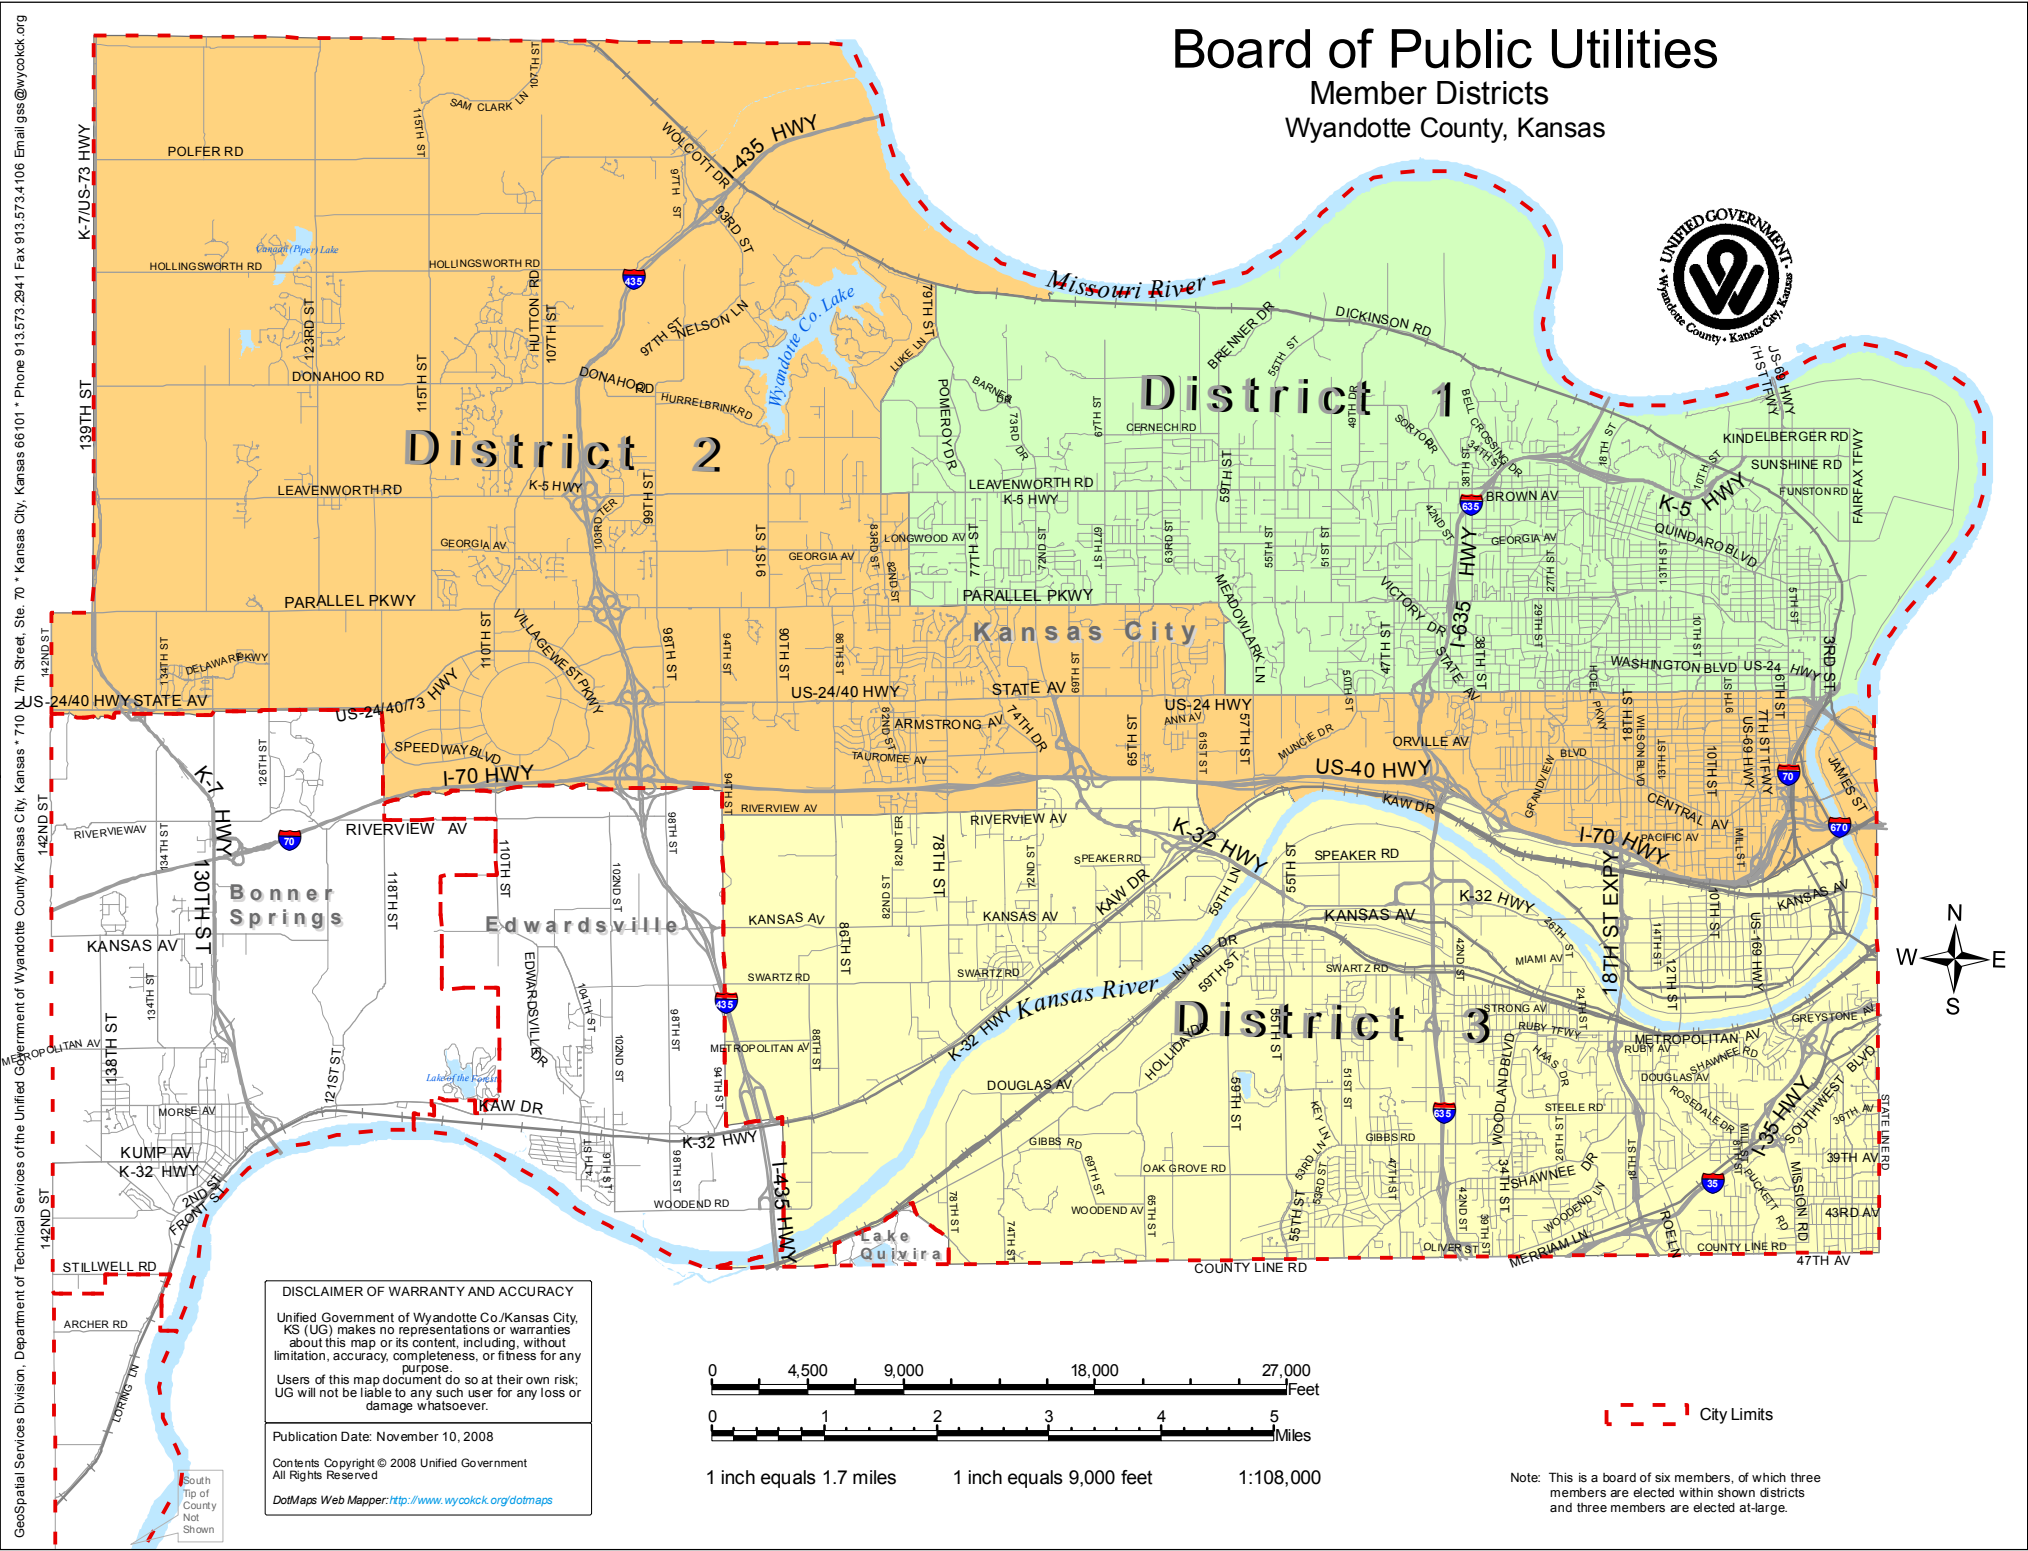

Board of Public Utilities

Member Districts

Wyandotte County, Kansas

DISCLAIMER OF WARRANTY AND ACCURACY

Unified Government of Wyandotte Co./Kansas City, KS (UG) makes no representations or warranties about this map or its content, including, without limitation, accuracy, completeness, or fitness for any purpose.

Users of this map document do so at their own risk; UG will not be liable to any such user for any loss or damage whatsoever.

Publication Date: November 10, 2008

Contents Copyright © 2008 Unified Government
All Rights Reserved

DotMaps Web Mapper: <http://www.wyocok.org/dotmaps>

1 inch equals 1.7 miles 1 inch equals 9,000 feet 1:108,000

City Limits

Note: This is a board of six members, of which three members are elected within shown districts and three members are elected at-large.